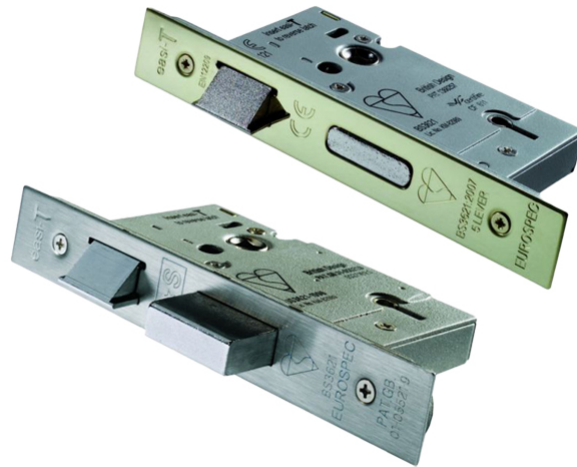

# Easi T 5 Lever BS 3621 Sashlock

LSB5525

5 Lever BS Sashlock with 64mm or 76mm options. The Latchbolt has the Easi-T reverse function to save undoing the case so it can be reversed in seconds. British Standard BS3621 Rated Sashlock used as a matter of course by the national house builders. This lock provides a high degree of security and carries a 25 year mechanical guarantee.