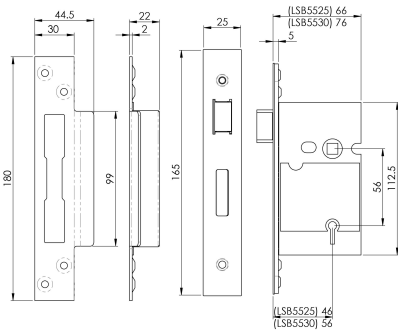

# Easi T 5 Lever BS 3621 Sashlock

LSB5525

5 Lever BS Sashlock with 64mm or 76mm options. The Latchbolt has the Easi-T reverse function to save undoing the case so it can be reversed in seconds. British Standard BS3621 Rated Sashlock used as a matter of course by the national house builders. This lock provides a high degree of security and carries a 25 year mechanical guarantee.