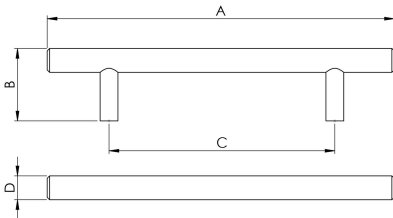

## Stainless Steel T-Bar Handle

FTD410

A straightforward T-Bar handle. Round slender bar atop two inset cylindrical posts. Commonly used in modern interiors in both residential and commercial interiors.