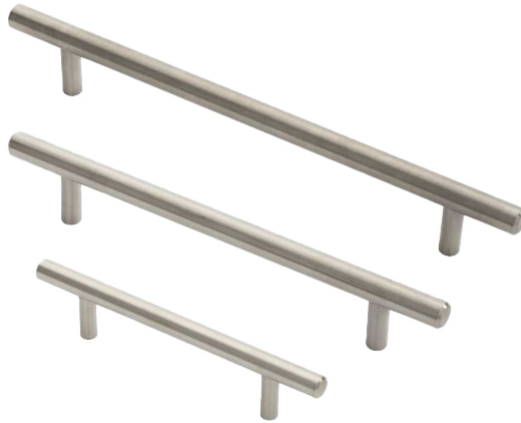

## Stainless Steel T-Bar Handle

FTD410

A straightforward T-Bar handle. Round slender bar atop two inset cylindrical posts. Commonly used in modern interiors in both residential and commercial interiors.