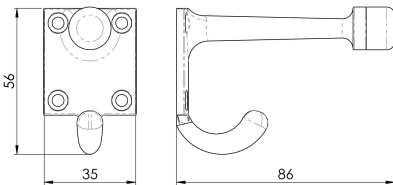

Hat and Coat Hook with Rubber Buffer

AA38 Range

One piece hat and coat hook with rubber buffered end to protect the door. The hat hook with the buffer tip extends straight out and the coat hook is suspended below the base plate which has 4 anchor points for a secure fixing.