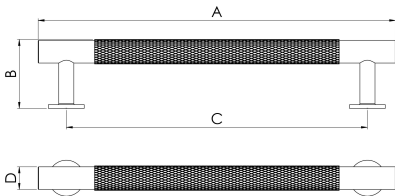

## Knurled Pull Handle

FTD700

Part of our knurled cabinet collection, these pull handles are available in 5 big trend finishes, manufactured from solid brass, each piece is precision engineered to add texture to an iconic industrial design. Works perfectly with various interior design styles including industrial, modern, transitional, and contemporary. Matching cupboard knob and T Bar cupboard knob available..