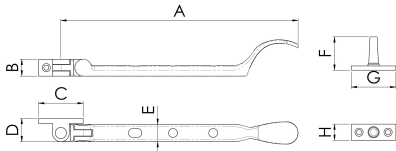

### M44 Range

A classic Victorian casement stay design, with the popular spoon shaped handle, giving a very ergonomic feel. Robust window casement stay for timber windows. Available in three sizes and various finishes. The spoon end window stay is principally used with the spoon end casement window fastener to achieve a consistent style.