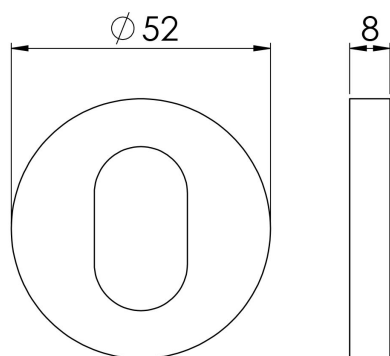

## Aluminium Escutcheon

ESU9005

Escutcheon on a concealed fix press on rose. Options Blank, Euro, Lock and Oval. Comes with a 10 year mechanical guarantee and is Fire door rated. Part of the Aluminium range.