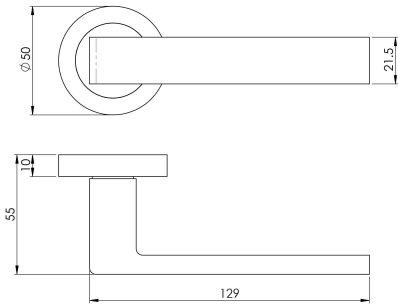

Sasso Lever On Round Rose

EUL010 Range

Lever on concealed fix 2 part screw on round rose. A plain straight square lever which is easy to grasp and operate comfortably. Its minimalistic lines will look good in any environment. Comes with a 25 year mechanical guarantee and is fire door rated.