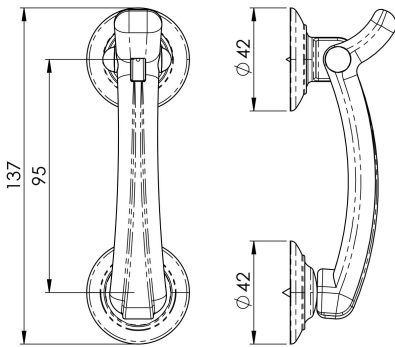

## Door Knocker on Rose

### M43 Range

A chunky smooth line door knocker mounted on a two round roses. The knocker has etched lines on the front accentuating the subtle contours. A modern knocker for contemporary settings. Comes with a 10 year mechanical guarantee.