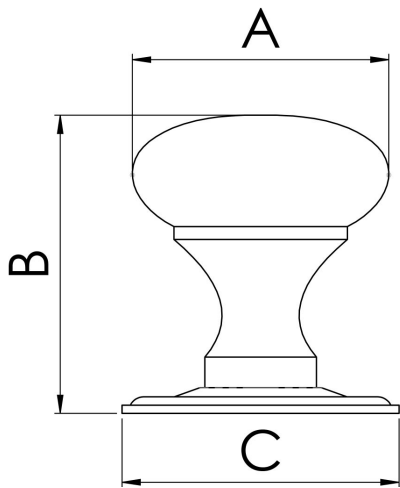

Hollow Victorian Knob

FTD1265

This popular smooth styled Victorian knob sits on an elegant separate rose giving the choice option to fit it with the rose or not. Comfortable to grip and easy to maintain. Designed to compliment the Victorian mortice knob range. Available in different finishes and sizes.