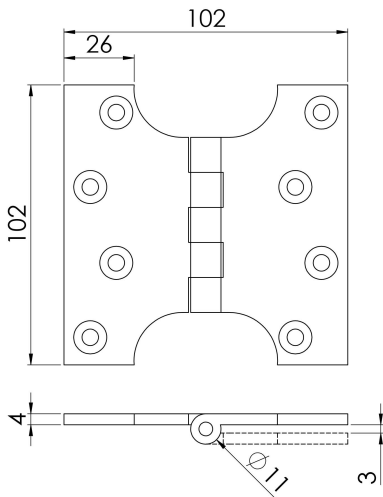

Parliament Hinge

HIN3424

The Parliament Hinge is designed for doors which need to fold back on themselves creating the maximum possible opening through a doorway. Traditionally used to allow a door to fully open 180 degrees, back onto a wall. The extra projection allows the door to clear any obstruction - i.e.