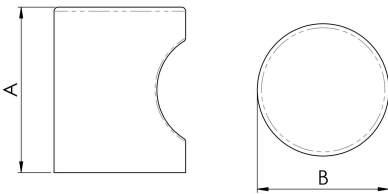

## Stainless Steel Cylindrical Knob

FTD430

A contemporary cylindrical knob with a central ergonomic scoop cut away making it easy to grasp. The scoop gives a comfortable feel and good torque when opening doors and drawers. Available in different finishes and sizes.