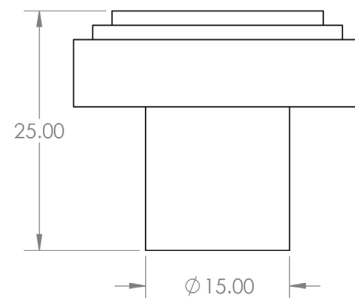

TECHNICAL DRAWING

FINISHES

- Antique Brass
- Dark Bronze
- Matt Black
- Polished Nickel
- Satin Brass
- Satin Nickel