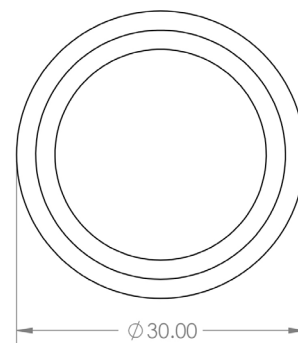

TECHNICAL DRAWING

FINISHES

- Antique Brass
- Dark Bronze
- Matt Black
- Polished Nickel
- Satin Brass
- Satin Nickel