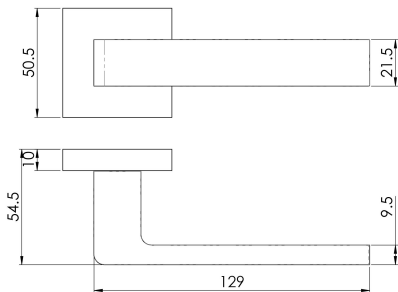

## Techna Lever on Square Rose

TC5

An elegant and contemporary lever on a concealed fix press on square rose. The lever extends from the square stem into a sleek straight flat front. Ideal for the modern home or office. Comes with a 10 year mechanical guarantee and is suitable for domestic and commercial use.