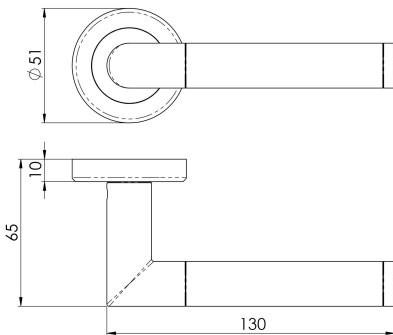

Serozzetta Trend Lever on Round Rose

SZM160

Lever on a concealed fix 2 part screw on round rose. The Trend lever is a round bar sectional lever with a mitred corner. A favoured choice within the Serozzetta range, the timeless design is guaranteed to suit both the home and office environment. The chamfered edge concealed fix rose reflects the attention to detail in this range.