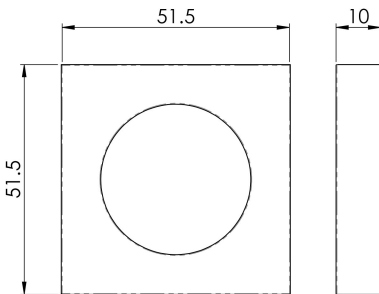

Serozzetta Square Rose Pack

SZMRSQAB

Convert from round rose to square rose and vice versa using the rose packs. Round rose screw on and square using a grub screw.