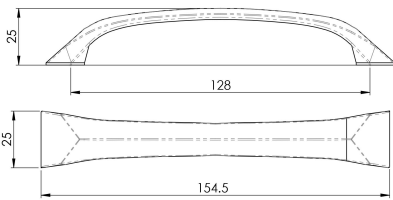

Solo Handle

FTD3440SN

The subtle blend of straight lines in the curved handle with neat chiselled ends give this handle a pleasing appearance and will certainly catch the light from every angle.