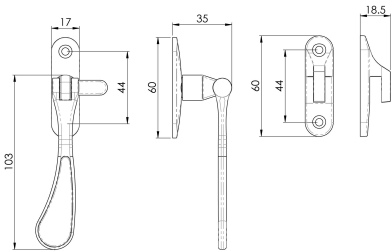

Casement Fastener Reversible

M73 Range

A plain spoon ended pivot-reversing non-locking casement fastener, one of the most commonly used fasteners for traditional timber windows. It operates with either a mortice or hook plate and is reversible. Not suitable for use on weather stripped windows. Comes with a 10 year mechanical guarantee.