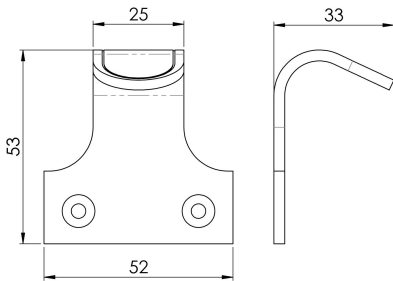

Architectural Sash Lift

AQ42 Range

A standard traditional sash lift handle for lifting the bottom sash window. Normally fitted in pairs (one to each side of the window) to allow tandem lifting. An edge groove around the top adds a charming detail and the two anchor points provide secure and easy fixing.