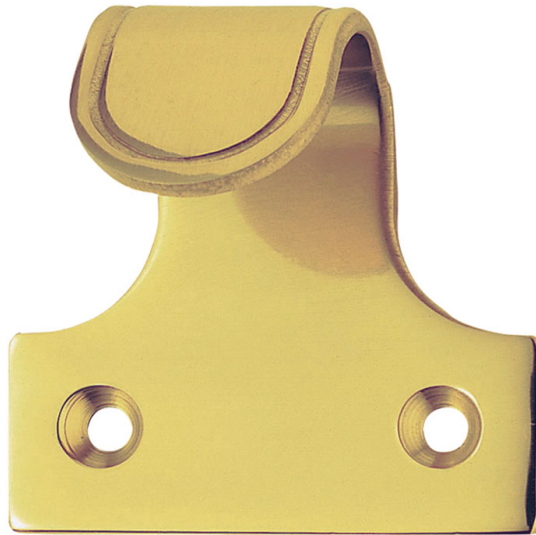

Architectural Sash Lift

AQ42 Range

A standard traditional sash lift handle for lifting the bottom sash window. Normally fitted in pairs (one to each side of the window) to allow tandem lifting. An edge groove around the top adds a charming detail and the two anchor points provide secure and easy fixing.