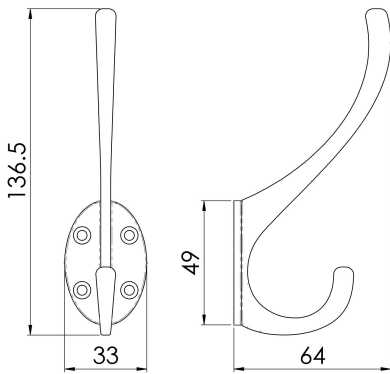

Hat and Coat Hook

AA25 Range

Hat and coat hook on an oval backplate with 4 screw holes for a secure fixing. The most popular and cost effective hat and coat hook - a classic Victorian design.