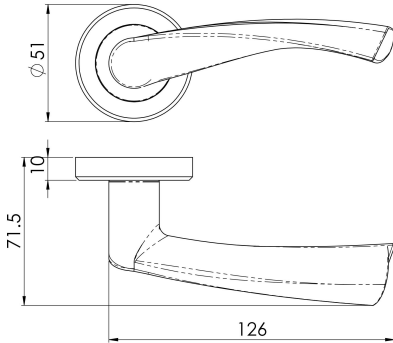

## Serozzetta Breeze Lever on Round Rose

SZM025

Lever on a concealed fix 2 part screw on round rose. A stunning eye catching design. The lever has an angular downward twist making it ergonomic in use as well as being extremely stylish. The chamfered edge concealed fix rose reflects the attention to detail in this range.