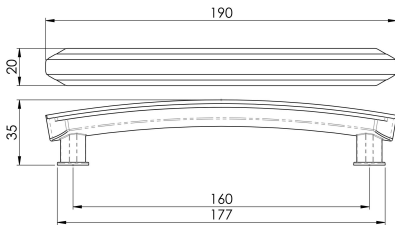

## Art Deco Handle

ADR502C

160mm Art Deco Handle. The Art Deco range of handles and accessories are simply breathtaking in their sophistication and simply ooze elegance, charm and style. Art Deco never goes out of fashion and they will look absolutely stunning in either traditional or contemporary settings. The initiative from the outset was to achieve quality and excellence in design and the attention to detail reflects this high standard has certainly been realised throughout from conception to the finished product.