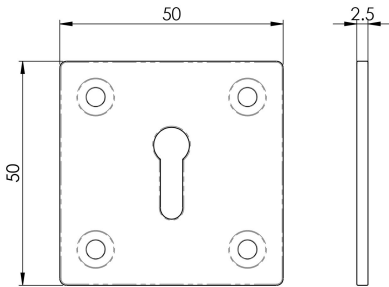

Square Escutcheon

AA4 Range

Escutcheon on a thin square plate. The plate has a screw hole in each of its radiused corners providing a secure fitting. Standard Lock, Oval and Euro profiles available.