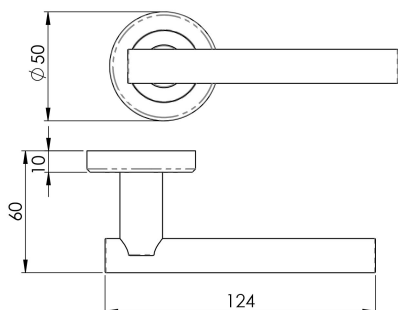

## Serozzetta Philadelphia Lever On Rose

ZIN3121

Lever on a concealed fix 2 part screw on round rose. A straight round bar lever on rose. Part of the Serozzetta Zin lever designer collection. Comes with a 10 year mechanical guarantee and is fire door rated.