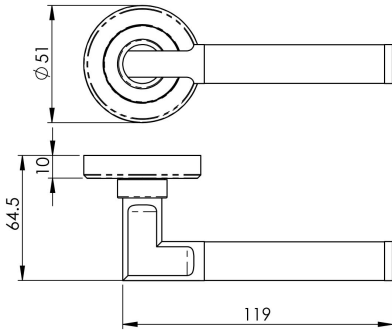

Serozzetta Sessanta Lever on Rose

SZR060PNSN

Lever on a chamfered edge concealed fix screw on round rose. A round bar sectional lever with a flattened mitred corner. The lever features a dual finish emphasising the sectional components which highlights the modernistic influence. Part of the Serozzetta Residential range.