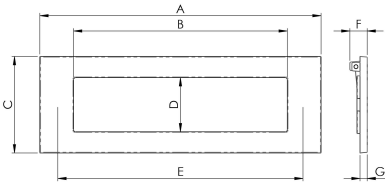

Plain Letter Plate

M36 Range

The UK's most popular style of letter plate - an industry standard. The sprung inward opening flap automatically closes once the package has passed through the aperture. The well defined edges and plain design makes for easy cleaning. Comes with a 10 year mechanical guarantee.