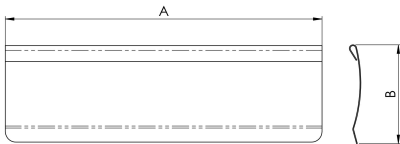

## AA52 Range

An Interior tidy flap to cover the letter plate securing bolts and the interior cavity in the door thus providing a neat appearance and assist in cutting down on draughts. Comes with a 10 year mechanical guarantee. Available in an extensive range of different sizes..