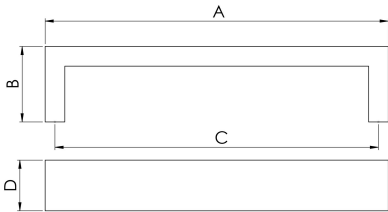

Rectangular Section D-Handle

FTD2550

Rectangular section D -Bar handle. Simply effective in operation and easy to maintain. Durable and sturdy to resist the rigours of the modern office. Available in different sizes.