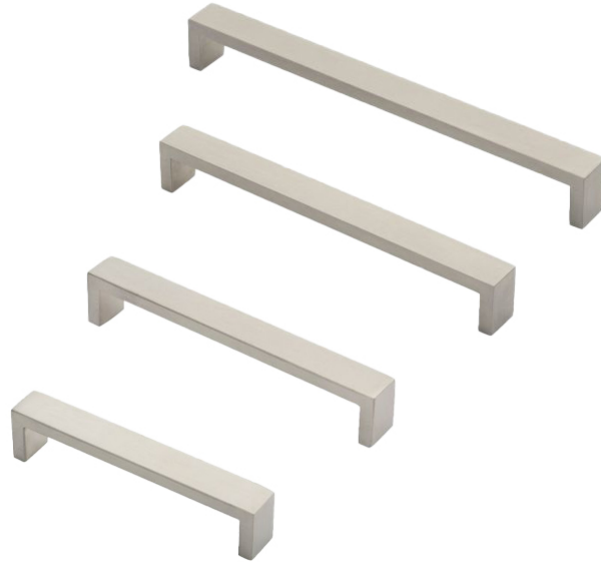

Rectangular Section D-Handle

FTD2550

Rectangular section D -Bar handle. Simply effective in operation and easy to maintain. Durable and sturdy to resist the rigours of the modern office. Available in different sizes.