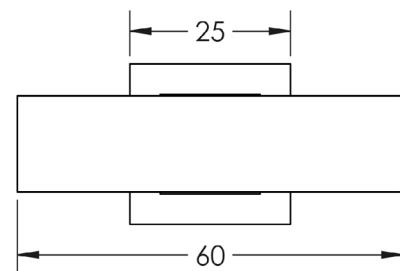

TECHNICAL DRAWING

FINISHES

- Antique Brass
- Dark Bronze
- Polished Nickel
- Satin Brass
- Satin Nickel