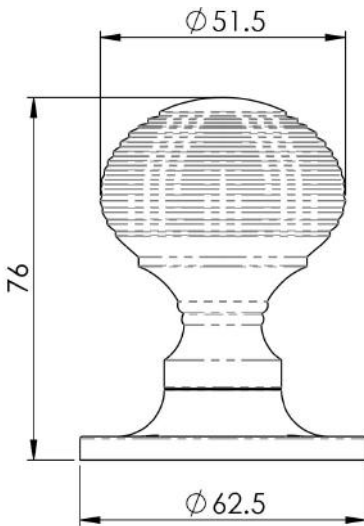

Queen Anne Mortice Knob

M1001 Range

The unsprung knob features a reeded texture which offers a unique feel when gripped. The reeded pattern is replicated on the rose providing a pleasing uniform effect when viewed on the door. Mortice or Rim Knob options. A classical design that compliments both modern and traditional environments.