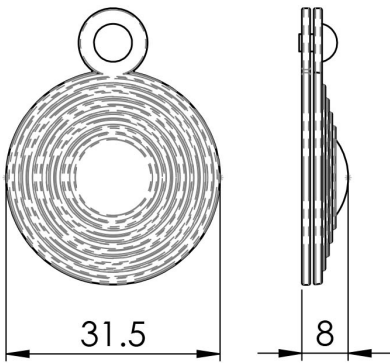

## Queen Anne Covered Escutcheon

### M1000 Range

Reeded Queen Anne style covered keyhole escutcheon for use with standard key locks. Covered keyhole escutcheon with a circular ring patterned sliding flap pivoted at the top. Available in various finishes.