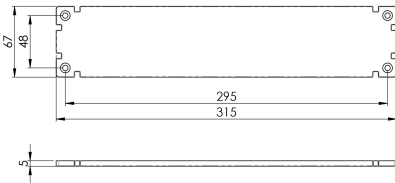

Finger Plate

LF55101

Black Antique traditional style fingerplate which will make a bold and striking addition to any entrance door. The castle rampant design encompasses the fixing points. This sturdy fingerplate will withstand the rigours of a busy environment such as pubs. Comes with a 10 year mechanical guarantee.