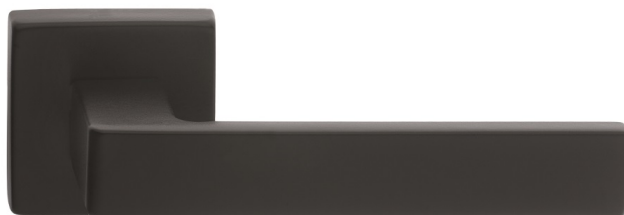

## Techna Lever on Square Rose

TC5

An elegant and contemporary lever on a concealed fix press on square rose. The lever extends from the square stem into a sleek straight flat front. Ideal for the modern home or office. Comes with a 10 year mechanical guarantee and is suitable for domestic and commercial use.