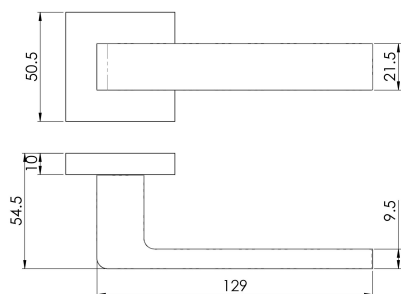

## Techna Lever on Square Rose

TC5

An elegant and contemporary lever on a concealed fix press on square rose. The lever extends from the square stem into a sleek straight flat front. Ideal for the modern home or office. Comes with a 10 year mechanical guarantee and is suitable for domestic and commercial use.