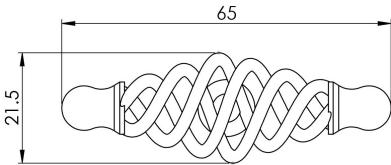

## Steel Cage Oval Knob

FTD1230BAS

Steel cage oval knob. The thin round bars are twisted to form an oval shaped cage narrowing at the ends to a ball pinnacle making this comfortable to grip and stylish in appeal.