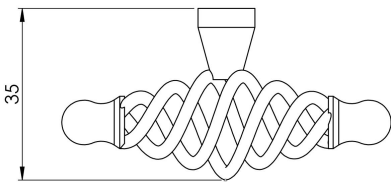

## Steel Cage Oval Knob

FTD1230BAS

Steel cage oval knob. The thin round bars are twisted to form an oval shaped cage narrowing at the ends to a ball pinnacle making this comfortable to grip and stylish in appeal.