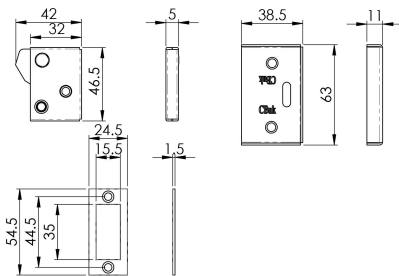

Easi-Keep Latch

AA46 Range

To aid locking of self-closing doors in a simple operation. As the door closes the cam is lifted up by the tubular latch and then falls behind it securing the door in the closed position. To release and open the door, simply depress the door lever handle to retract the latch.