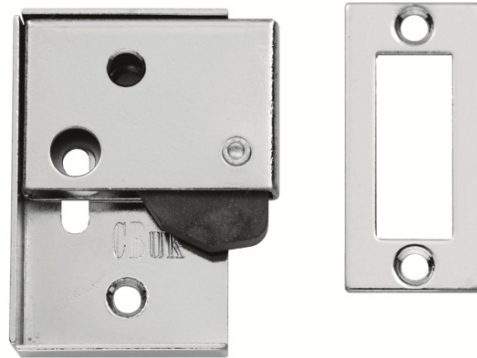

Easi-Keep Latch

AA46 Range

To aid locking of self-closing doors in a simple operation. As the door closes the cam is lifted up by the tubular latch and then falls behind it securing the door in the closed position. To release and open the door, simply depress the door lever handle to retract the latch.