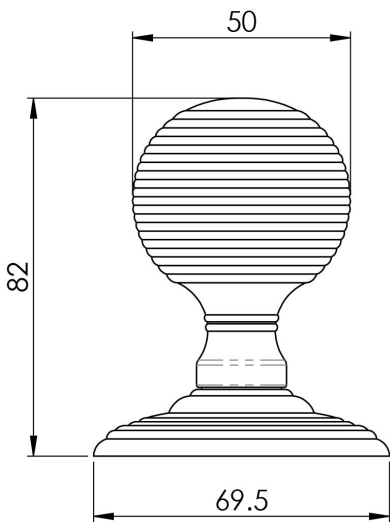

Delamain Reeded Knob

DK37C Range

An elegant round knob with a reeded design giving it a unique appearance and a comfortable grip. Features a design that is unique and eye-catching. The main knob is rounded with thin lines scored into the surface giving it a reeded appearance, often also known as a beehive knob. The knob is mounted on a concealed fix rose thus no fixings are visible.