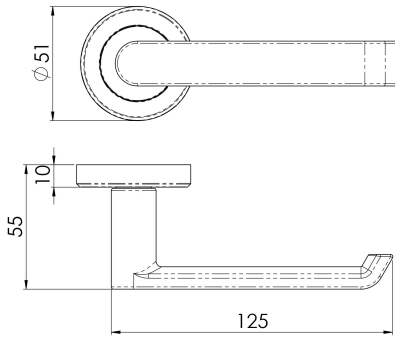

Serozzetta Concept Lever on Round Rose

SZM220

Lever on a concealed fix 2 part screw on round rose. A favoured design for the commercial environment is the Concept lever. The bold face of the lever and return to door feature gives visual impact along with safety. The chamfered edge concealed fix rose reflects the attention to detail in this range.