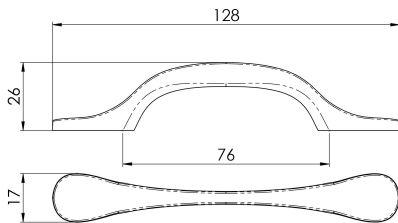

Shaker Style Handle

FTD520

An eye catching design, coupled with robustness and a superb ergonomics. Fine stepped edging around the ends seamlessly blend into the central pull reflecting the attention to detail and quality in this handle.