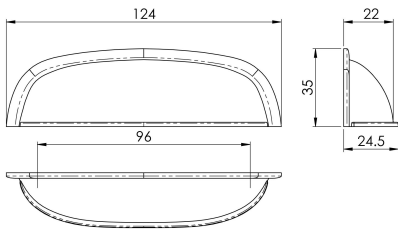

Modern Shaker Cup Pull 96mm

FTD559

A traditional style but given a modern uplift with its sleek surface and the subtle step accentuating the outline of the cup this will look good in any modern environment. Part of the Fingertip Cup Pull Range.