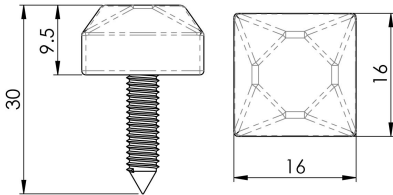

Door Stud, Small

LF55102

Black Antique square, raised pinnacle door stud. Add as many as required to your front door. Larger version available. (LF55103) Ludlow Black Antique is a traditional range of furniture with a powder coated Black finish.