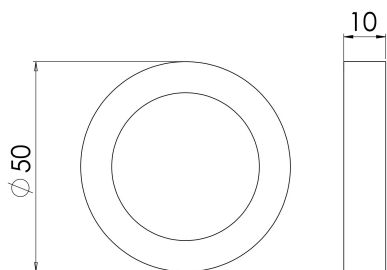

Blank Escutcheon

AA0 Range

A blank escutcheon on concealed fix rose. A modernistic concealed fix escutcheon with a threaded screw on outer rose. The inner rose has numerous fixing points accommodating bolt through fixings as well as conventional screws. Matches AA1, AA2, AA3 escutcheons and levers on concealed fix screw on roses.