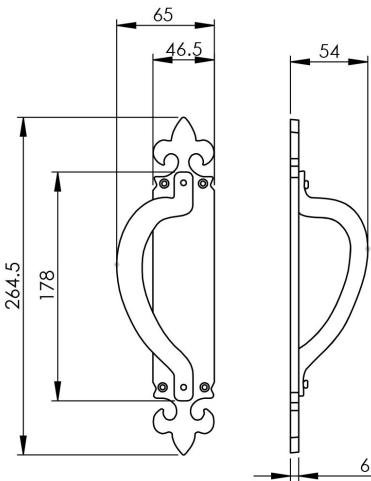

Offset Pull Handle on Backplate

LF5260

Black Antique large striking armorial offset pull handle in black antique on a fleur-de-lys backplate. Right or Left hand versions. This impressive pull handle has a grandiose, prominent look about it. Ideally suited to a large wooden door on a country home or barn conversions.