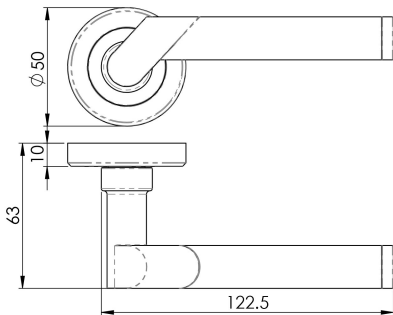

Serozzetta Irwin Lever On Rose

ZIN3139PC/SC

Lever on a concealed fix 2 part screw on round rose. A robust sectional round bar lever on rose. The unusual design has the main body married to the stem neck at an angle which is cranked slightly giving an ergonomic grip. A very pleasing design accentuated by the appealing dual finish.