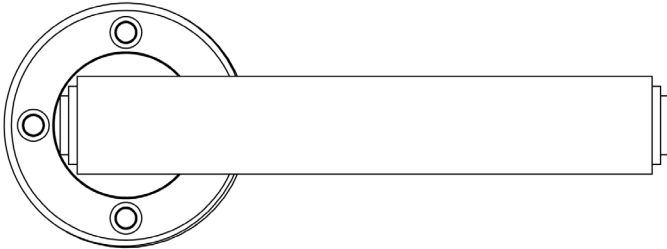

### DESCRIPTION

Richmond Lever On Rose

### PRODUCT SPECIFICATION

- 38mm centres
- Matt lacquered solid brass
- Back to back fixing recommended
- Suitable for doors 35-55mm
- Choice of outer rose