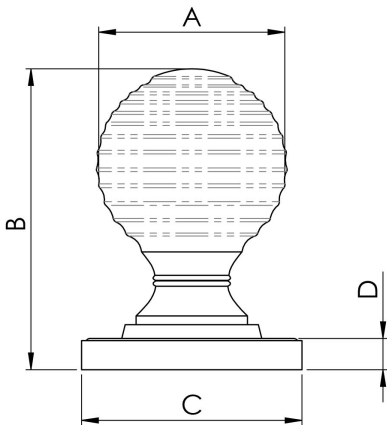

Queen Anne Knob

M100 Range

A round metal reeded ball knob on a matching ringed round rose and stem. A traditional style which will also compliment modernistic settings. Very easy to grasp and provides a comfortable feel and good torque when opening doors and drawers. Available in different finishes and sizes.