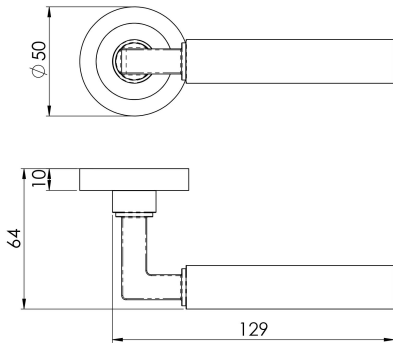

Amiata Lever On Round Rose

EUL040 Range

Lever on a concealed fix 2 part screw on round rose. A stylish round bar lever reflecting the attention to detail in this range. Comes with a 25 year mechanical guarantee and is Fire door rated. Suitable for domestic and commercial use.