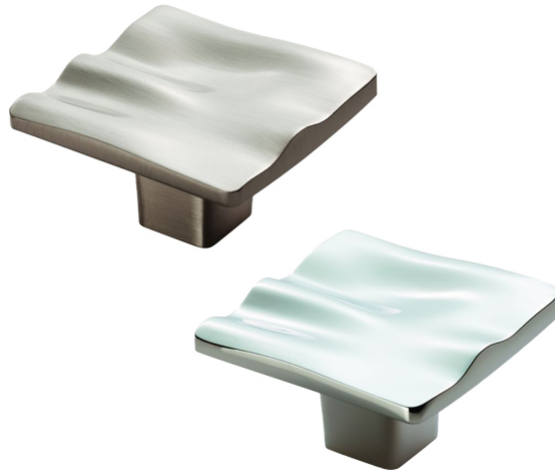

## Serdi Knob

FTD929A

A square plate knob on a tapering square stem. The top face has a pleasing ripple effect which catches the light and makes for a comfortable and positive feel in operation.