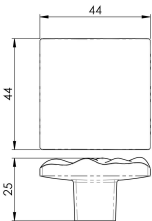

## Serdi Knob

FTD929A

A square plate knob on a tapering square stem. The top face has a pleasing ripple effect which catches the light and makes for a comfortable and positive feel in operation.