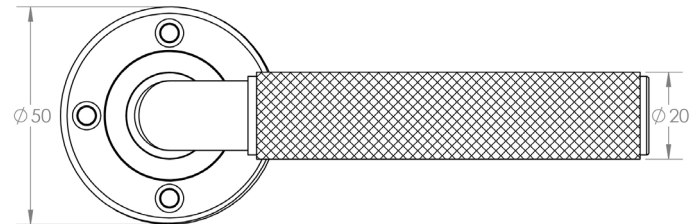

TECHNICAL DRAWING

FINISHES

- Antique Brass
- Dark Bronze
- Polished Nickel
- Satin Brass
- Satin Nickel