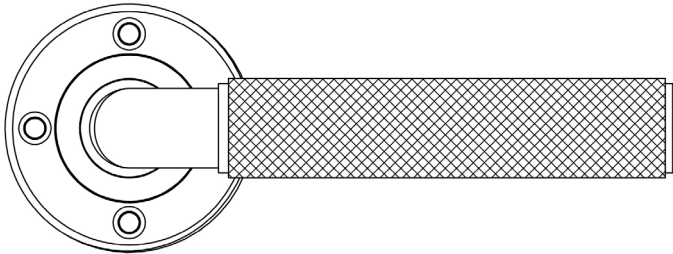

CODE

BUR40

DESCRIPTION

Piccadilly Lever On Rose

STANDARDS

PRODUCT SPECIFICATION

- 38mm centres
- Matt lacquered solid brass
- Back to back fixing recommended
- Suitable for doors 35-55mm
- Choice of outer rose

TECHNICAL DRAWING

FINISHES

-  Antique Brass
-  Dark Bronze
-  Polished Nickel
-  Satin Brass
-  Satin Nickel