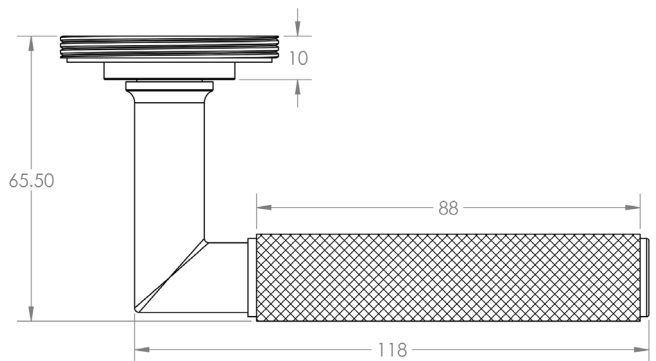

TECHNICAL DRAWING

FINISHES

- Antique Brass
- Dark Bronze
- Polished Nickel
- Satin Brass
- Satin Nickel