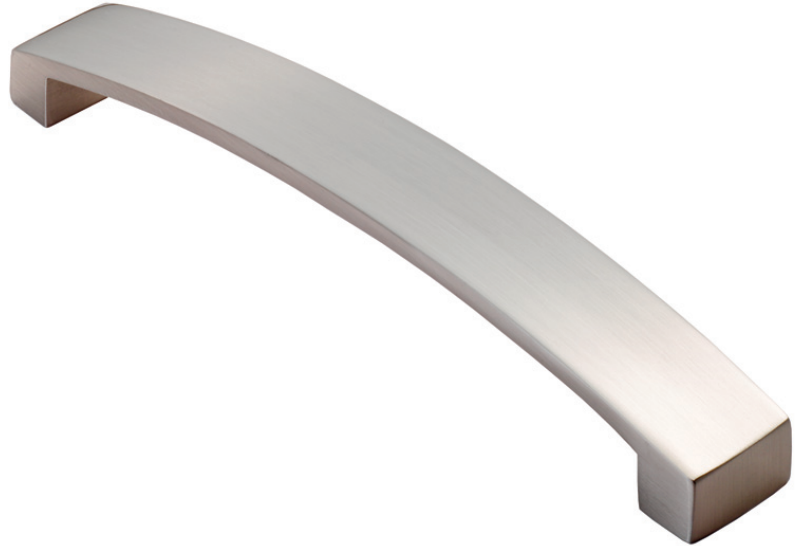

Curva Bow Handle 224mm

FTD3160BSN

A bold flat fronted curved handle providing a positive confident grip. Durable and sturdy. Easy to maintain.