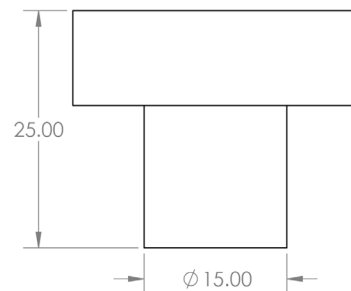

CODE

HOX1130

DESCRIPTION

Murray Cupboard Knob - 30mm

STANDARDS

PRODUCT SPECIFICATION

- Matt lacquered solid brass
- Available in 40mm
- M4 fixing

TECHNICAL DRAWING