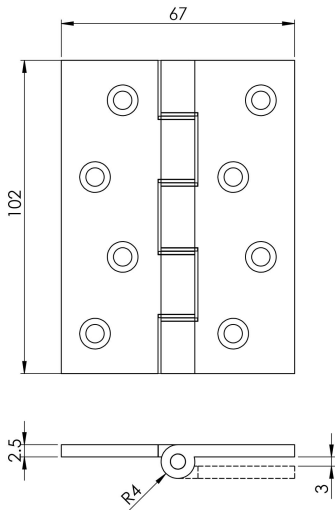

Double Phosphor Bronze Washered Butt Hinge

HDPBW

Solid brass hinges, polished and finished with a protective lacquer. Featuring non-rusting phosphor bronze washers for longevity. The Butt Hinge is often considered more appropriate in residential properties due to the size of the hinge knuckle being smaller and more discreet than the knuckle on ball bearing hinges. Suitable for standard internal residential doors a pair of hinges is adequate; however fitting 3 hinges per door has its advantages.